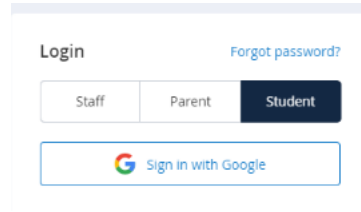

Show my homework login instructions

Go to: <https://hayesbrook.satchelone.com/>

Click on Student:

Click on 'Sign in with Google'

In some cases the Pop-up login box may be blocked

Click on to the button and select always allow pop-ups and click the link above