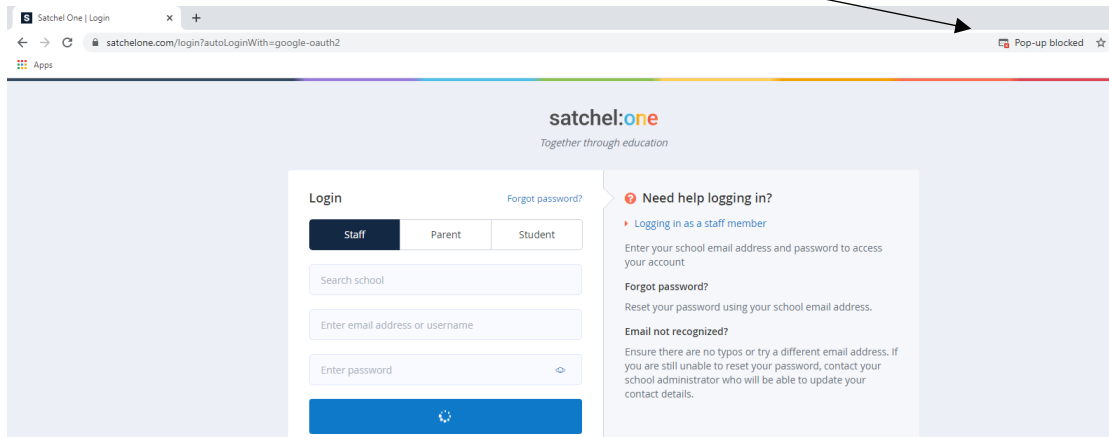

Show my homework login instructions

Go to: <https://hayesbrook.satchelone.com/>

Click on Student:

Click on 'Sign in with Google'

In some cases the Pop-up login box may be blocked

Click on to the button and select always allow pop-ups and click the link above